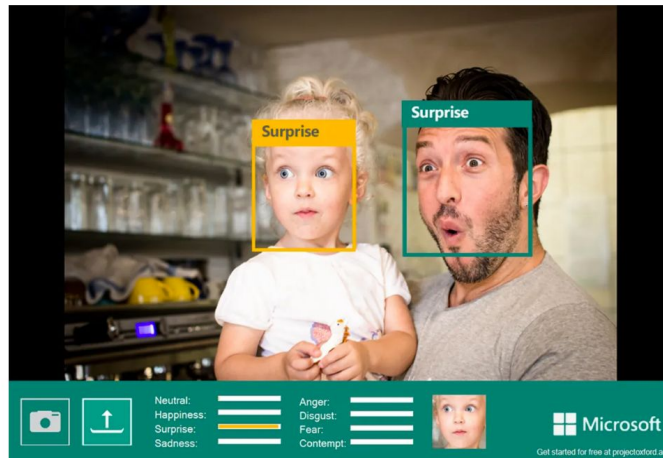

A 22-year-old UC Berkeley student who had been missing since January has been confirmed by authorities to have died in Marin County.

Two sets of bones found on a beach in April were recently confirmed to have been a DNA match for [Shuqin Zhang](#), who disappeared about a week after New Year's, authorities said this week. Police described the young woman at that time as “missing and at risk” and were concerned for her mental health based on reports that she had been struggling with depression.

Competitors

Project M outperforms all the other emotional intelligence solutions.

Image: Microsoft

“Microsoft to retire controversial facial recognition tool that claims to identify emotion.”

-James Vincent, Jun 21.2022

Competitive advantage

ipmd

96%

ROC/AUC score

130,000+

Human Hours Committed

500,000

Number of facial images used