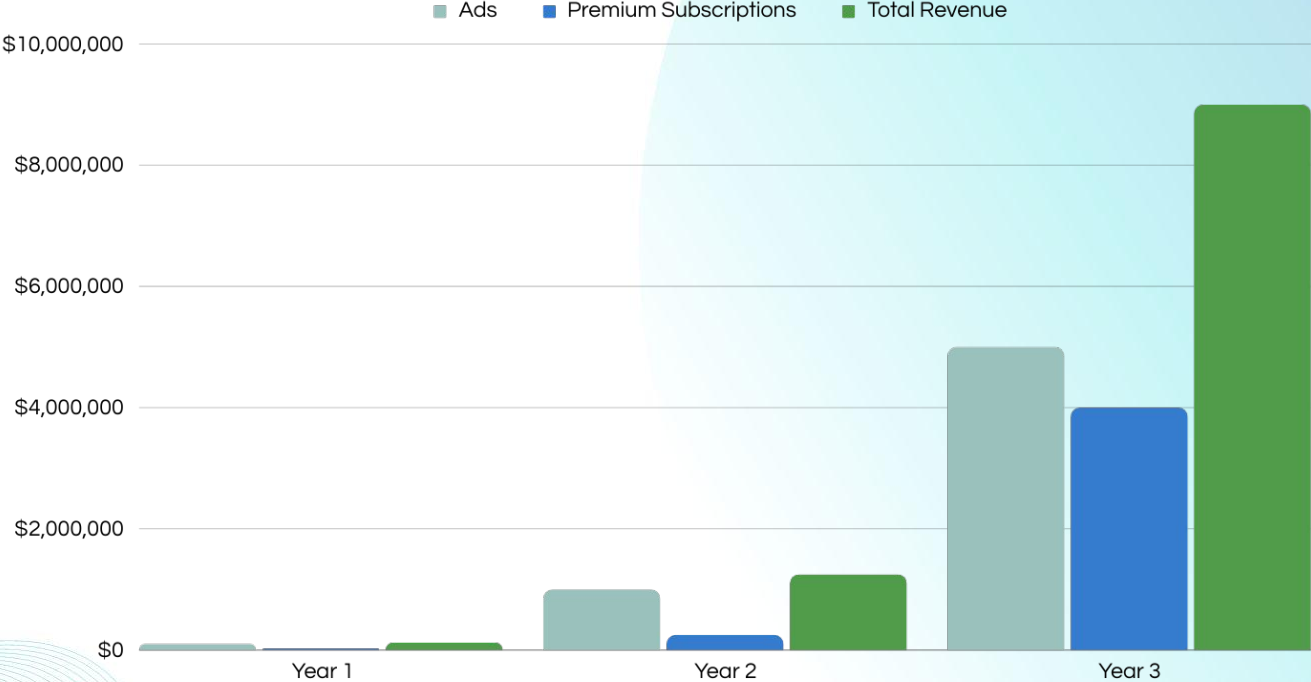

\$631,000

Jump start funding

\$150,000

\$ 1,281,000

We are going to raise

\$10,000,000

Series A funding

Projected Revenue Following Funding