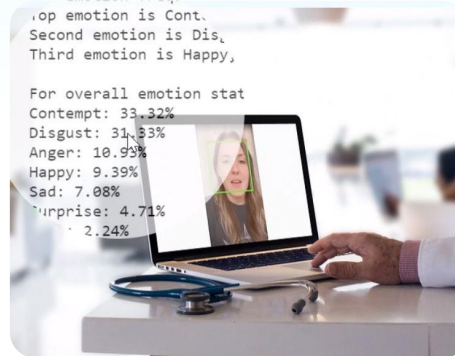

2 Digital Mental Health Platform